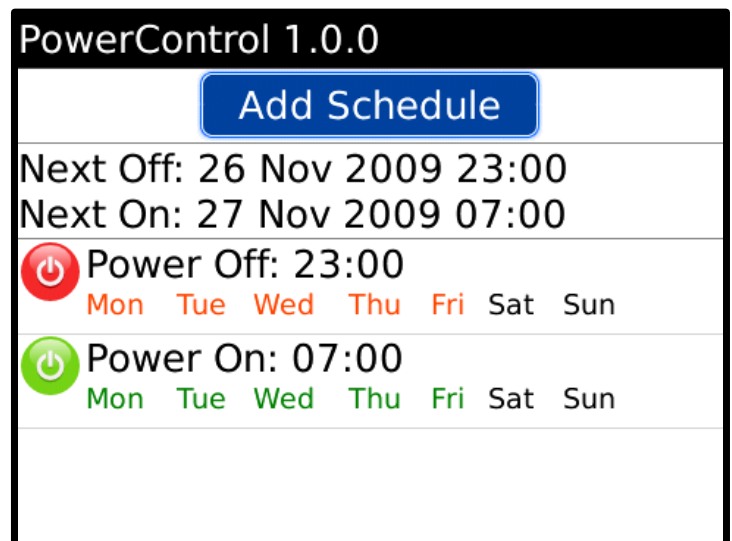

About

PowerControl helps to schedule your device to turn on/off .

Installation

Extract all contents of the .zip file to a single directory and select the .alx in the "Application Loader" of your "BlackBerry Desktop Manager". Follow the instructions and the program will be installed on your BlackBerry®. A more detailed guide on third party program installation can be found here:

- [Install Applications using a Microsoft Windows Desktop](#)
- [Install Applications using a Mac OS X Desktop](#)

What PowerControl does

PowerControl is a handy software that helps you automatically shutdown and, power off at a scheduled time you specified. It allows you to set up a power off and on schedule from Monday to Sunday and you can even set up a different schedule for each day.

By shutting down the BlackBerry® on regular basis, a lot of battery power can be saved. Now the BlackBerry® does not need to be charged as often as before.

How to use PowerControl

Setting up a new schedule for powering the BlackBerry® on or off is fairly simple. **Remember:** for every power off schedule you should add a power on schedule!

1. Click on "Add Schedule"
2. Select "Schedule Power on" or "Schedule Power Off" according to your needs.
3. Set the time that you want the schedule to occur.
4. Click on the days that you wish to schedule a power on/off.
5. Select "Create."
6. Schedule is now shown on the main screen. Done :)

Requirements: BlackBerry® OS 4.1 or above

The RIM, BlackBerry and SureType families of related marks, images and symbols are the exclusive properties and trademarks of Research In Motion Limited. More information on legal issues can be found [here](#).